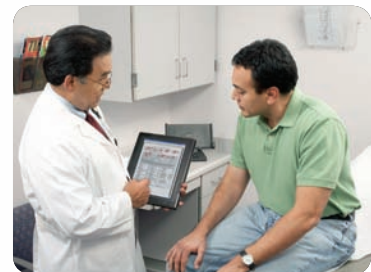

The perfect balance of performance, power and durability for any work environment.

FULLY-EQUIPPED, RUGGED AND FLEXIBLE.

The J3500 is tough enough to survive harsh mobile work environments, making your mobile job more productive. For the strongest, brightest, most viewable display, you can choose Motion View Anywhere Display® and Gorilla® Glass for improved durability.

At only 3.6 lbs! the J3500 might seem like a lightweight—but an internal magnesium frame for structural rigidity, port covers and a rubberized coating for dampening shock help it to meet IP-52 and MIL-STD-810G standards.