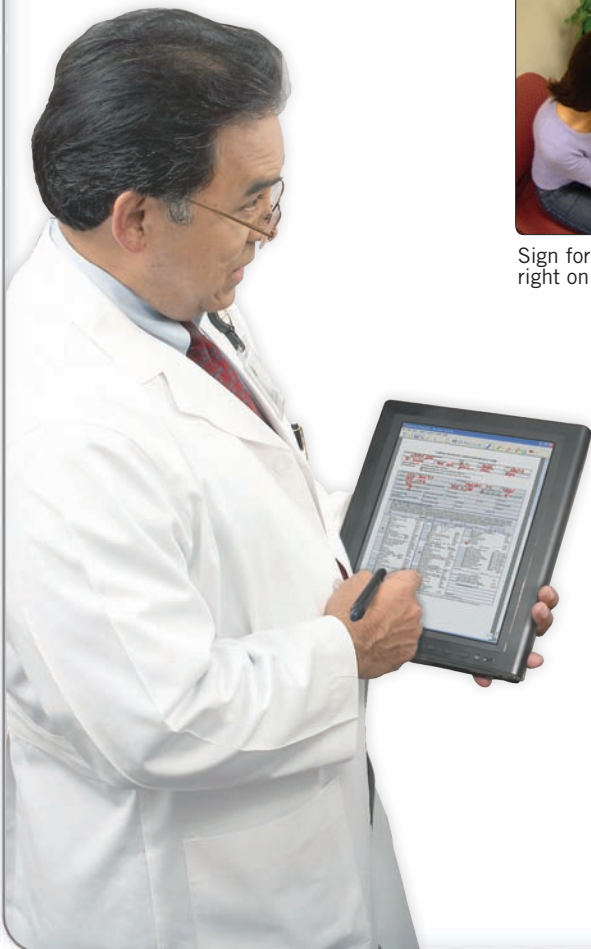

J3500 Healthcare

THE POWERFUL, LIGHTWEIGHT J3500 TABLET PC

Introducing the J3500 Tablet PC from Motion Computing®, with Intel® vPro™ Technology. Designed for medical professionals who are on the move, this robust, lightweight mobile device can handle the harshest hospital or medical clinic conditions without the worry of damage or downtime. Whether you are receiving patients in the ER, making house calls or checking patient records the J3500 enhances your productivity by enabling you to take technology directly to the point of care.

IT'S LOADED AND EXTREMELY POWERFUL

The J3500 is packed with the latest in mobile technology, plus it has all the standard capabilities you have come to expect from a portable computing device.

Opt for the **dual touch screen** with palm rejection technology and with just a pinch or tap of your fingers, you can scroll, pan, rotate and zoom your way through your workday. Touch interaction makes scrolling through long web pages or documents, looking up information on the Web, or navigating the task bar quick and easy. Switch to the digitizer to complete forms, capture patient signatures or input handwritten data.

Sign forms and update patient data right on the tablet.

Take your J3500 with you no matter where your work takes you.

Stay connected with the integrated WiFi 802.11 a/b/g/n and enhanced **Gobi™ connectivity with integrated GPS**. Document job site activities or take patient photos with the J3500's 3.0MP digital camera. Use geo-tagging and date stamping to document proof of work in seconds.

When you are documenting injuries, updating records or interviewing a patient during a home visit, take pictures with the J3500's built-in 3.0MP camera and flash, and with the geo-tagging and date stamping features you can document location and proof of work instantly.