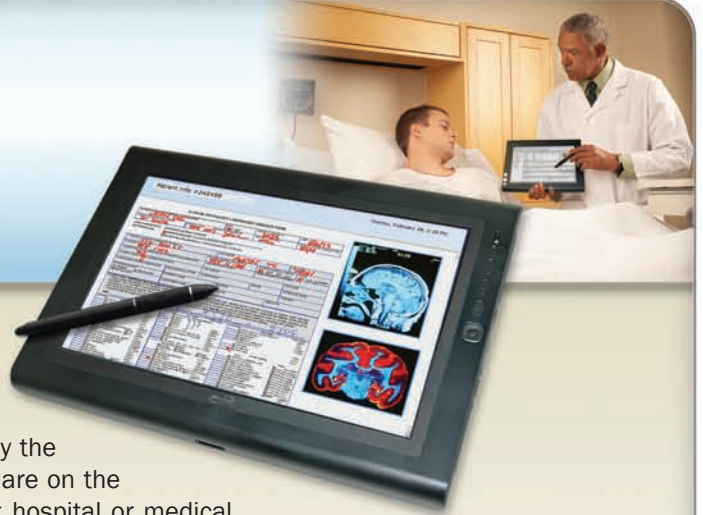

J3400 Healthcare

THE POWERFUL, LIGHTWEIGHT J3400 TABLET PC

Introducing the rugged, high performance J3400 Tablet PC powered by the Intel® Core™2 Duo processor. Designed for medical professionals who are on the move, this robust, lightweight mobile device can handle the harshest hospital or medical clinic conditions without the worry of damage or downtime. Whether you are receiving patients in the ER, making house calls or checking patient records the J3400 enhances your productivity by enabling you to take technology directly to the point of care.

Easily adaptable and built tough to withstand fast paced hospital environments the rugged J3400 is tested to MIL-STD 810-F specifications and designed to withstand a three-foot drop. The J3400 is moisture and dust resistant, and built with rubberized edges and port covers that provide added durability. The slip-free surface allows for an easier grip so you can prevent drops before they happen.

Sign forms and update patient data right on the tablet.

Take your J3400 with you no matter where your work takes you.

IT'S LOADED AND EXTREMELY POWERFUL

The J3400 is packed with the latest in mobile technology, plus it has all the standard capabilities you have come to expect from a portable computing device. And with Motion QuickNav, you can easily launch frequently used applications, the camera or voice functionality with a touch of a button.

Look for
Intel
Inside®

Powerful, Rugged Mobile Computing at the Point of Care

It's INTUITIVE AND ADAPTABLE

The J3400 Tablet PC easily adapts to your work environment. Carry the J3400 with you all day and capture information instantly. Recording patient information offsite? Send photos and notes back to your home health agency in real-time from anywhere. And once you return to your office, place the J3400 in the FlexDock docking station for a high performance desktop experience or attach the Mobile Keyboard for quick and easy use while in a mobile desktop environment.