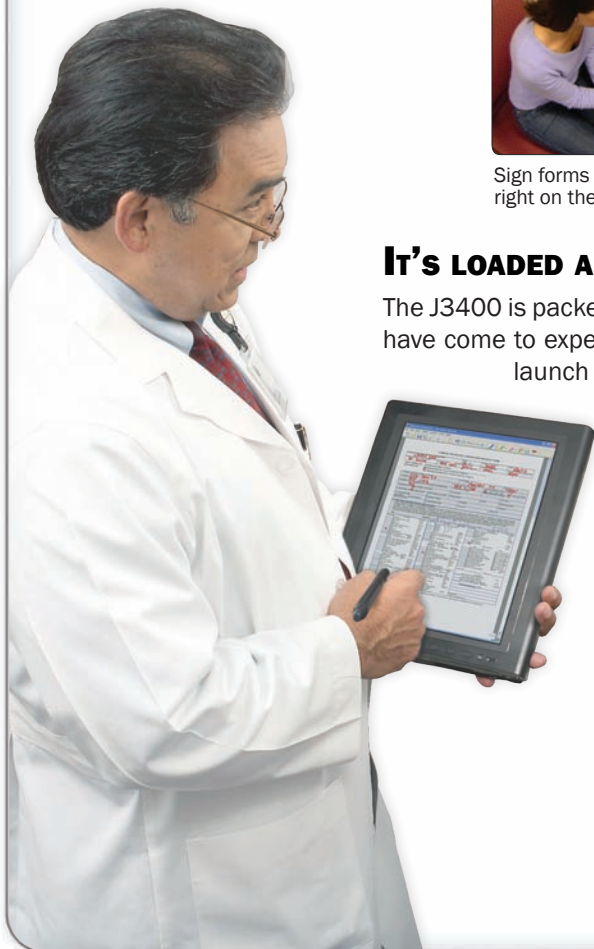

J3400 Healthcare

THE POWERFUL, LIGHTWEIGHT J3400 TABLET PC

Introducing the rugged, high performance J3400 Tablet PC powered by the Intel® Core™2 Duo processor. Designed for medical professionals who are on the move, this robust, lightweight mobile device can handle the harshest hospital or medical clinic conditions without the worry of damage or downtime. Whether you are receiving patients in the ER, making house calls or checking patient records the J3400 enhances your productivity by enabling you to take technology directly to the point of care.

At only 3.6 lbs*, the J3400 shines with the industry's brightest display. With the unique combination of Motion's View Anywhere® technology and the Hydys AFFS+ LED Backlight wide screen display, Motion offers the best display on the market with superior readability in any environment. And with the dual hot-swappable battery design offering up to a full day of battery life**, this tablet PC is ready to take on extra shifts.

Easily adaptable and built tough to withstand fast paced hospital environments the rugged J3400 is tested to MIL-STD 810-F specifications and designed to withstand a three-foot drop. The J3400 is moisture and dust resistant, and built with rubberized edges and port covers that provide added durability. The slip-free surface allows for an easier grip so you can prevent drops before they happen.

Sign forms and update patient data right on the tablet.

Take your J3400 with you no matter where your work takes you.

IT'S LOADED AND EXTREMELY POWERFUL

The J3400 is packed with the latest in mobile technology, plus it has all the standard capabilities you have come to expect from a portable computing device. And with Motion QuickNav, you can easily launch frequently used applications, the camera or voice functionality with a touch of a button.